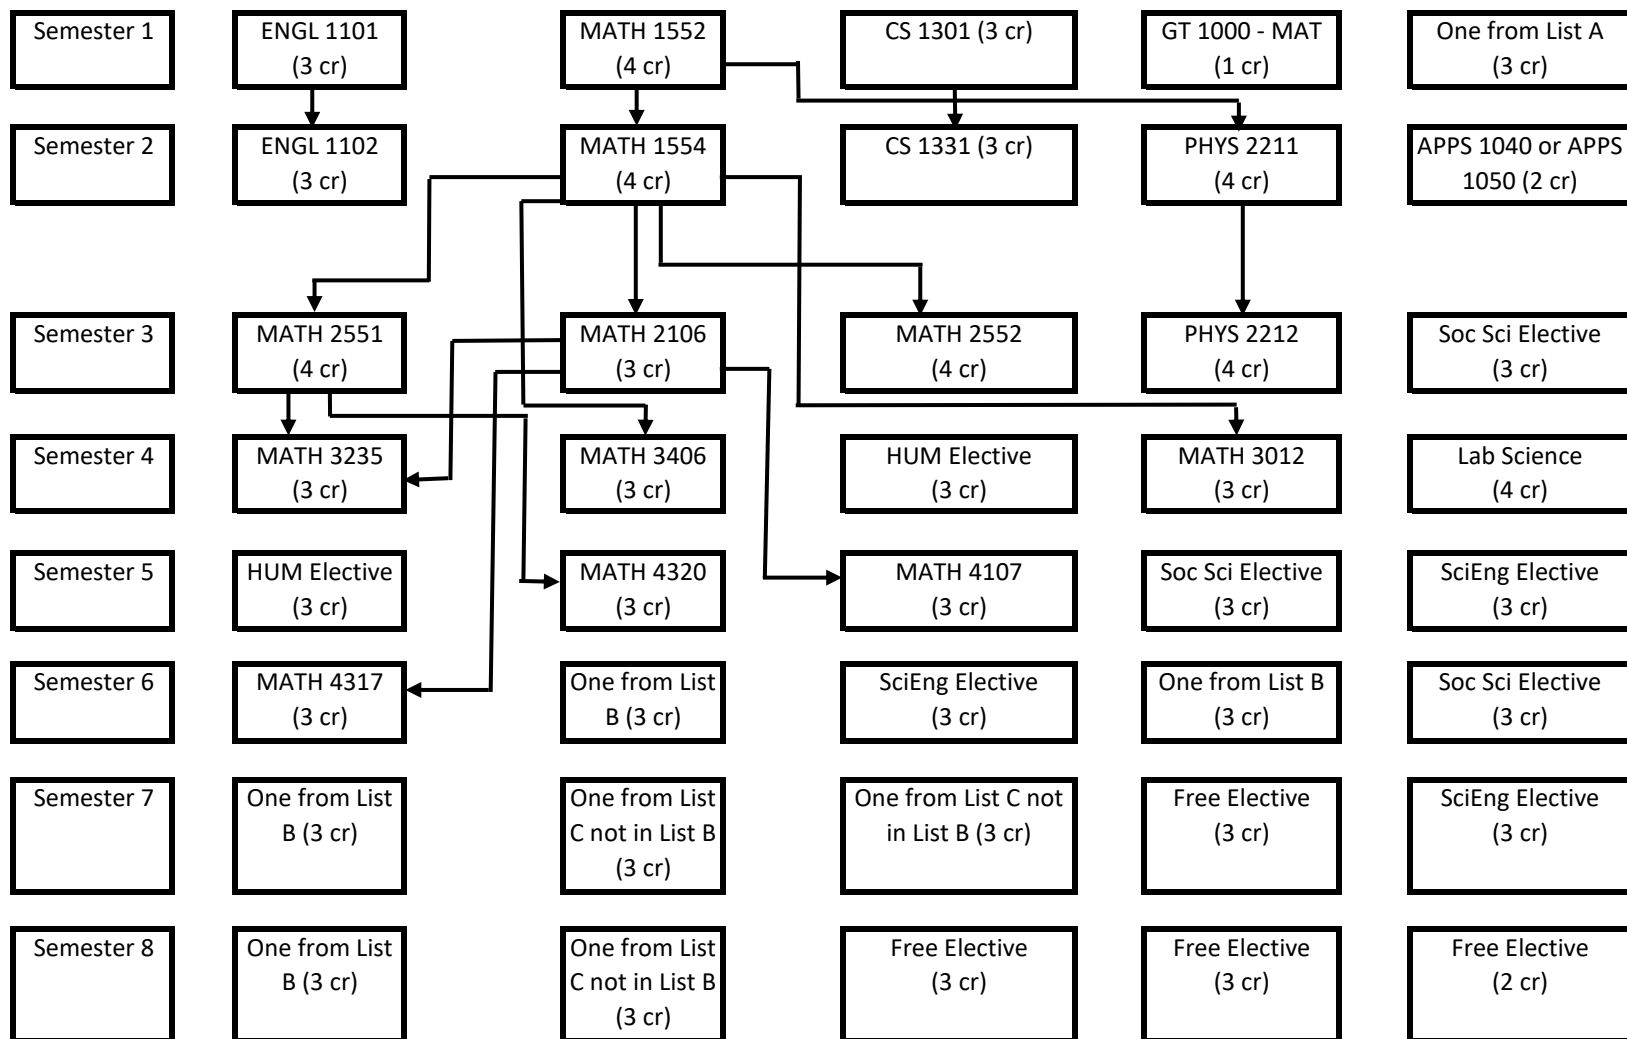

Typical 8 semester schedule

List A: HIST 2111, HIST 2112, POL 1101, INTA 1200, PUBP 3000.

List B: MATH 3236, 4022, 4032, 4108, 4150, 4221, 4261, 4318, 4347, 4431, 4432, 4441, 4541, 4640

List C: MATH 4080/4090, 4222, 4255, 4262, 4280, 4348, 4542, 4580, 4581, 4641, 4699, 4755, 4777, 4782, 4801, 4802, CS 3510/3511, 4510, 4540, 4641, CX 4140, 4240, ISyE 3133/3833, 4133

Typical 8 semester schedule with prior credit for MATH 1551

- List A: HIST 2111, HIST 2112, POL 1101, INTA 1200, PUBP 3000.
- List B: MATH 3236, 4022, 4032, 4108, 4150, 4221, 4261, 4318, 4347, 4431, 4432, 4441, 4541, 4640
- List C: MATH 4080/4090, 4222, 4255, 4262, 4280, 4348, 4542, 4580, 4581, 4641, 4699, 4755, 4777, 4782, 4801, 4802, CS 3510/3511, 4510, 4540, 4641, CX 4140, 4240, ISyE 3133/3833, 4133