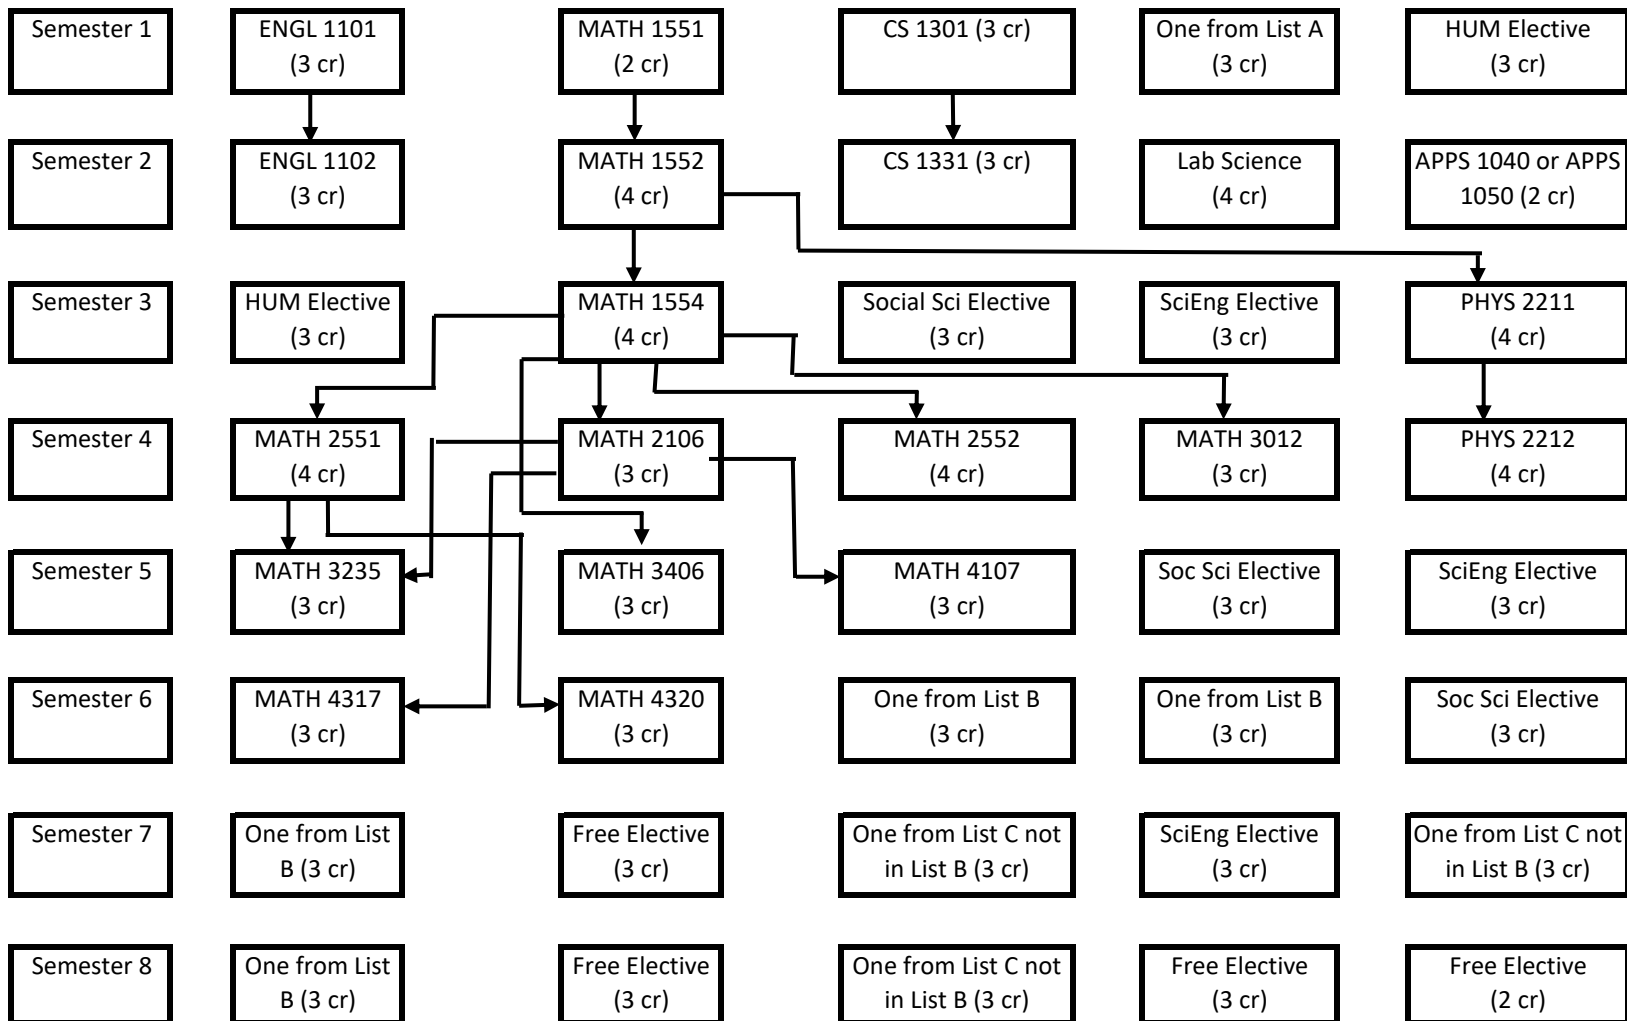

Typical 8 semester schedule

List A: HIST 2111, HIST 2112, POL 1101, INTA 1200, PUBP 3000.

List B: MATH 3236, 4022, 4032, 4108, 4150, 4221, 4261, 4318, 4347, 4431, 4432, 4441, 4541, 4640

List C: MATH 4080/4090, 4222, 4255, 4262, 4280, 4348, 4542, 4580, 4581, 4641, 4699, 4755, 4777, 4782, 4801, 4802, CS 3510/3511, 4510, 4540, 4641, CX 4140, 4240, ISyE 3133/3833, 4133

Typical 8 semester schedule with prior credit for MATH 1551

- List A: HIST 2111, HIST 2112, POL 1101, INTA 1200, PUBP 3000.
- List B: MATH 3236, 4022, 4032, 4108, 4150, 4221, 4261, 4318, 4347, 4431, 4432, 4441, 4541, 4640
- List C: MATH 4080/4090, 4222, 4255, 4262, 4280, 4348, 4542, 4580, 4581, 4641, 4699, 4755, 4777, 4782, 4801, 4802, CS 3510/3511, 4510, 4540, 4641, CX 4140, 4240, ISyE 3133/3833, 4133